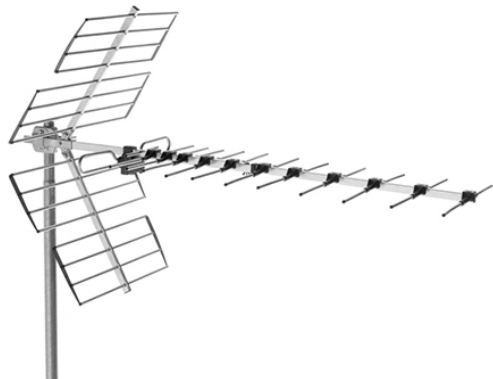

# 900 TERRESTRIAL ANTENNAS

UHF ANTENNA, CHANNELS 21/48, G = 14 DB

Code : **9000111**

Model : **BU-457**

#### Description

Double array antennas covering the complete gain range. Designed to cover the UHF band up to 694 MHz while rejecting the LTE700 and LTE800 mobile telephone band. Fast and easy assembly, all the components are premounted and no tools are required for their assembly.

#### Applications

Digital and analogue terrestrial TV installations, collective or individual, where rejection of the LTE700 and LTE800 bands is necessary.

#### Characteristics

Rejection of LTE700, LTE800 and GSM signals as well as signals coming from the bottom of the antenna. Robust antenna with great resistance to both sun and saltpetre. Made from aluminium, weather-resistant plastic and galvanised steel. Elevation angle adjustment, mounting in either horizontal or vertical polarity. Includes a balun (symmetrizer), specially designed for the antenna, with F-type connector protected inside the balun box. Packed individually, in multiple packs or unassembled.